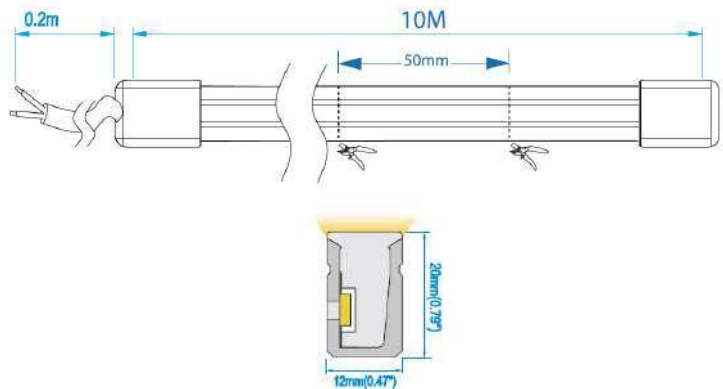

# 12x20mm Archi Flex RGBW Horizontal Bend

## Product specifications

Input Voltage: 24VAC  
 Power Consumption: 15.3 watts per/m  
 Lumens: 65-400lm  
 IP Rating: IP67  
 Working Temperature: -20 C~45 C  
 Material: Silicone  
 UV Grade: UVA-340  
 Beam angle: 115 degrees  
 Minimum bending radius: 70mm  
 Max length: 10m dual feed  
 Size: 12x20mm  
 CRI: 90  
 Weight: 266g

Item No	Product Code	Description
18980	LED-12X20-H-RGBW	12X20mm Horizontal bend 15.3W 24V IP67 RGBW
18990	LED-12X20-EFC	12X20mm End feeder cap
18991	LED-12X20-SFC	12X20mm Side feeder cap
18992	LED-12X20-BFC	12X20mm Bottom feeder cap
18993	LED-12X20-EC	12X20mm End cap
18994	LED-12X20-MC	12X20mm Mounting clip
18995	LED-12X20-MP	12X20mm Mounting profile 1m length