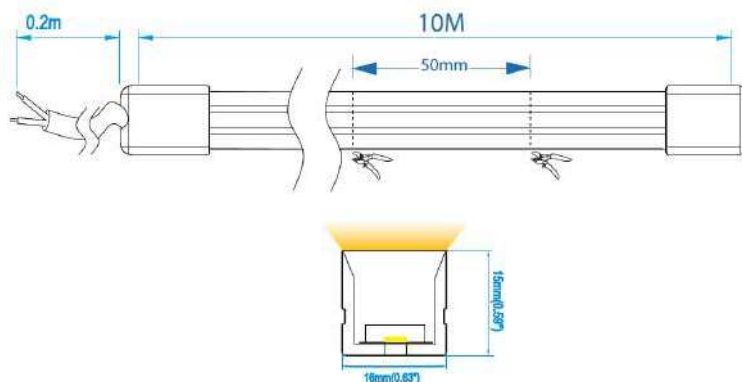

16x15mm Archi Flex RGBW Vertical Bend

Product specifications

Input Voltage: 24VAC
 Power Consumption: 15.3 watts per/m
 Lumens: 65-400lm
 IP Rating: IP67
 Working Temperature: -20 C~45 C
 Material: Silicone
 UV Grade: UVA-340
 Beam angle: 115 degrees
 Minimum bending radius: 70mm
 Max length: 10m dual feed
 Size: 16x15mm
 CRI: 90
 Weight: 290g

Item No	Product Code	Description
18960	LED-16X15-V-RGBW	16X15mm Vertical bend 15.3W 24V IP67 RGBW
18970	LED-16X15-EFC	16X15mm End feeder cap
18971	LED-16X15-SFC	16X15mm Side feeder cap
18972	LED-16X15-BFC	16X15mm bottom feeder cap
18973	LED-16X15-EC	16X15mm End cap
18974	LED-16X15-MC	16X15mm Mounting clip
18975	LED-16X15-MP	16X15mm Mounting Profile 1m length