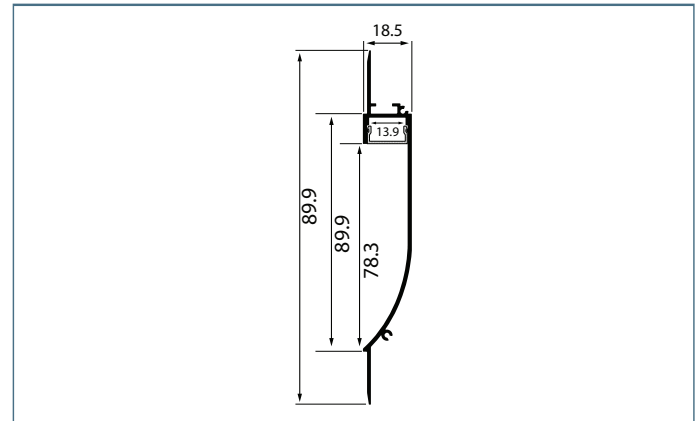

PTW1989 | WALL / TRIMLESS PROFILE

PRODUCT SPECIFICATIONS

Weight 1.5kg Per / 2mL
IK08

PRODUCT CODES

Item #	Product Code	Description
40880	PTW1989	19mm x 89mm wall profile supplied in 2m lengths
40881	D14	Opal Diffuser to suit PTW1946
40882	PTW1989-EC	End caps and screws to suit PTW1946 (PAIR)
40050	S4	Inline support to suit P2525, PTW1989, PTW5136, PTW7075, P3938, PF3938, PT3938, PW1580
40051	S4-V	Vertical support to suit P2525, PTW1989, PTW5136, PTW7075, P3938, PF3938, PT3938, PW1580
40052	S4-H	Horizontal support to suit P2525, PTW1989, PTW5136, PTW7075, P3938, PF3938, PT3938, PW1580