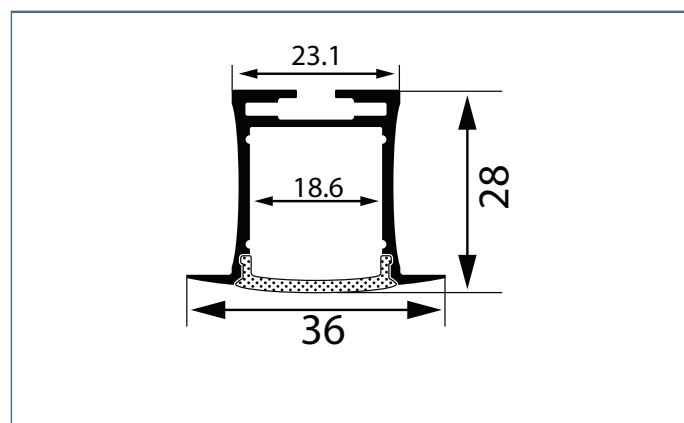

PF2328 | STANDARD PROFILE

PRODUCT SPECIFICATIONS

Weight 0.92kg Per / 2mL
IK08

PRODUCT CODES

Item #	Product Code	Description
40450	PF2328	23mm x 28mm recessed profile supplied in 2m lengths
40450-W	PF2328-W	23mm x 28mm recessed profile supplied in 2m lengths (pre painted white)
40450-B	PF2328-B	23mm x 28mm recessed profile supplied in 2m lengths (pre painted black)
40210	D23-O	Opal diffuser to suit PF2328, PF2325, PTW7057
40451	PF2328-EC	End cap to suit PF2328
40452	PF2328-ECH	End cap with cable hole to suit PF2328
40453	PF2328-SC	Spring clip to suit PF2328