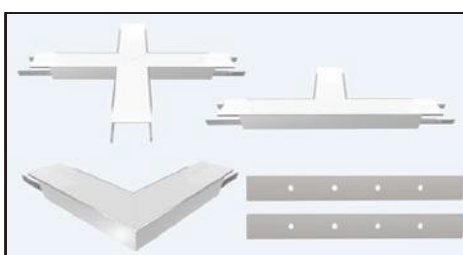

LED-P7575-RD

Weight 5.10kg Per / 2mL

Item No	Product Code	Description
23201	LED-P7575-RD-OPAL	Suspended or surface mounted profile with drop down opal PC (Polycarbonate) diffuser - 2m length
23202	LED-P7575-RD-S	Suspended or surface mounted profile with drop down diffuser inline support bracket
23203	LED-P7575-RD-L	Suspended or surface mounted profile with drop down diffuser 90 degree joiner
23204	LED-P7575-RD-T	Suspended or surface mounted profile with drop down diffuser T joiner
23205	LED-P7575-RD-X	Suspended or surface mounted profile with drop down diffuser X joiner
23206	LED-P7575-RD-MC	Suspended or surface mounted profile with drop down diffuser mounting clip
23207	LED-P7575-RD-MCS	Suspended or surface mounted profile with drop down diffuser mounting clip suspended
23208	LED-P7575-RD-EC	Suspended or surface mounted profile with drop down diffuser end cap
23209	LED-P7575-RD-CABLE	Suspended or surface mounted profile with drop down diffuser suspension cable
23210	LED-P7575-RD-DRIVER	Suspended or surface mounted profile with drop down diffuser internal driver