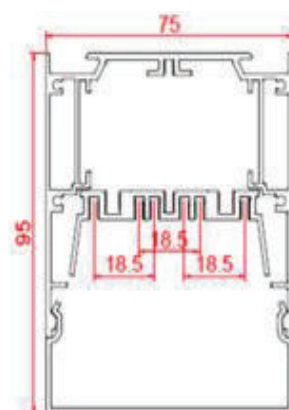

LED-P7575-RD

Weight 5.10kg Per / 2mL

Item No	Product Code	Description
23201	LED-P7575-RD-OPAL	Suspended or surface mounted profile with drop down opal PC (Polycarbonate) diffuser - 2m length
23202	LED-P7575-RD-S	Suspended or surface mounted profile with drop down diffuser inline support bracket
23203	LED-P7575-RD-L	Suspended or surface mounted profile with drop down diffuser 90 degree joiner
23204	LED-P7575-RD-T	Suspended or surface mounted profile with drop down diffuser T joiner
23205	LED-P7575-RD-X	Suspended or surface mounted profile with drop down diffuser X joiner
23206	LED-P7575-RD-MC	Suspended or surface mounted profile with drop down diffuser mounting clip
23207	LED-P7575-RD-MCS	Suspended or surface mounted profile with drop down diffuser mounting clip suspended
23208	LED-P7575-RD-EC	Suspended or surface mounted profile with drop down diffuser end cap
23209	LED-P7575-RD-CABLE	Suspended or surface mounted profile with drop down diffuser suspension cable
23210	LED-P7575-RD-DRIVER	Suspended or surface mounted profile with drop down diffuser internal driver