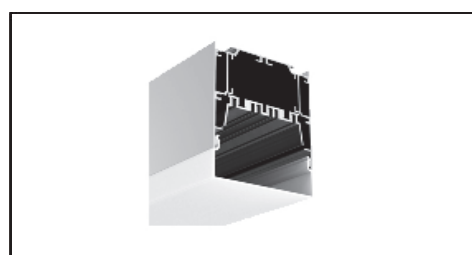

LED-P7575-RD

Weight 5.10kg Per / 2mL

Item No	Product Code	Description
23201	LED-P7575-RD-OPAL	Suspended or surface mounted profile with drop down opal PC (Polycarbonate) diffuser - 2m length
23202	LED-P7575-RD-S	Suspended or surface mounted profile with drop down diffuser inline support bracket
23203	LED-P7575-RD-L	Suspended or surface mounted profile with drop down diffuser 90 degree joiner
23204	LED-P7575-RD-T	Suspended or surface mounted profile with drop down diffuser T joiner
23205	LED-P7575-RD-X	Suspended or surface mounted profile with drop down diffuser X joiner
23206	LED-P7575-RD-MC	Suspended or surface mounted profile with drop down diffuser mounting clip
23207	LED-P7575-RD-MCS	Suspended or surface mounted profile with drop down diffuser mounting clip suspended
23208	LED-P7575-RD-EC	Suspended or surface mounted profile with drop down diffuser end cap
23209	LED-P7575-RD-CABLE	Suspended or surface mounted profile with drop down diffuser suspension cable
23210	LED-P7575-RD-DRIVER	Suspended or surface mounted profile with drop down diffuser internal driver