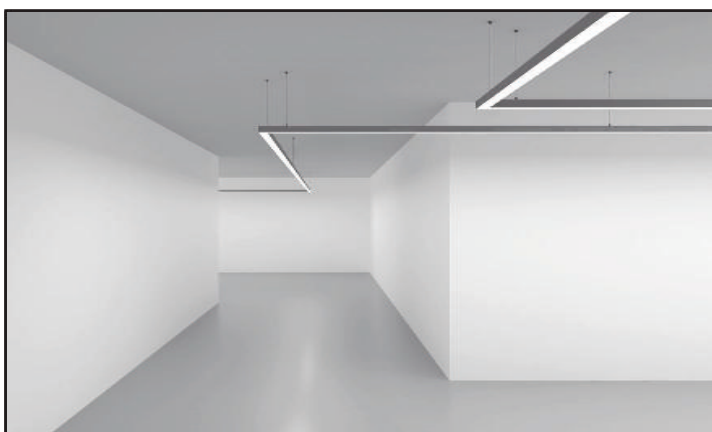

LED-P7575-RD

Weight 5.10kg Per / 2mL

Item No	Product Code	Description
23201	LED-P7575-RD-OPAL	Suspended or surface mounted profile with drop down opal PC (Polycarbonate) diffuser - 2m length
23202	LED-P7575-RD-S	Suspended or surface mounted profile with drop down diffuser inline support bracket
23203	LED-P7575-RD-L	Suspended or surface mounted profile with drop down diffuser 90 degree joiner
23204	LED-P7575-RD-T	Suspended or surface mounted profile with drop down diffuser T joiner
23205	LED-P7575-RD-X	Suspended or surface mounted profile with drop down diffuser X joiner
23206	LED-P7575-RD-MC	Suspended or surface mounted profile with drop down diffuser mounting clip
23207	LED-P7575-RD-MCS	Suspended or surface mounted profile with drop down diffuser mounting clip suspended
23208	LED-P7575-RD-EC	Suspended or surface mounted profile with drop down diffuser end cap
23209	LED-P7575-RD-CABLE	Suspended or surface mounted profile with drop down diffuser suspension cable
23210	LED-P7575-RD-DRIVER	Suspended or surface mounted profile with drop down diffuser internal driver