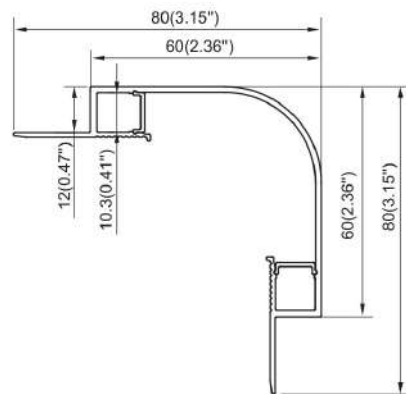

# ARCHITECTURAL Profile LED-P168

Weight 1.23kg Per / 3mL

Item No	Product Code	Description
02531	LED-P168-OPAL	Trimless Corner profile with PC diffuser - 3m length
02532	LED-168-EC	Trimless Corner end cap (PAIR)