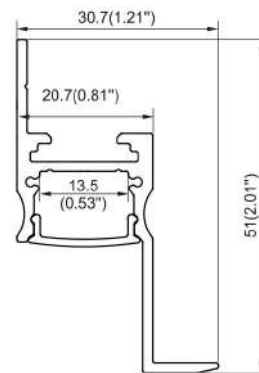

ARCHITECTURAL Profile

LED-P159

Weight 0.45kg Per / 2mL

Item No	Product Code	Description
02411	LED-P159-OPAL	Ceiling mounting profile opal PC diffuser - 2m length
02412	LED-P159-EC	Ceiling mounting profile end cap
02413	LED-JC90-P018-R	Ceiling mounting profile 90 degree connector
02414	LED-JC180-P018-R	Ceiling mounting profile 180 degree connector