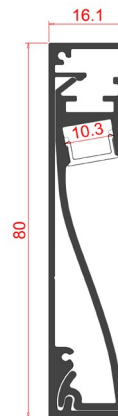

LED-P076

Weight 1.14kg Per / 2mL

Item No	Product Code	Description
23261	LED-P076-OPAL	Wall profile with PC (Polycarbonate) diffuser - 2m length
23262	LED-P076-EC	Wall profile end caps (Pair)