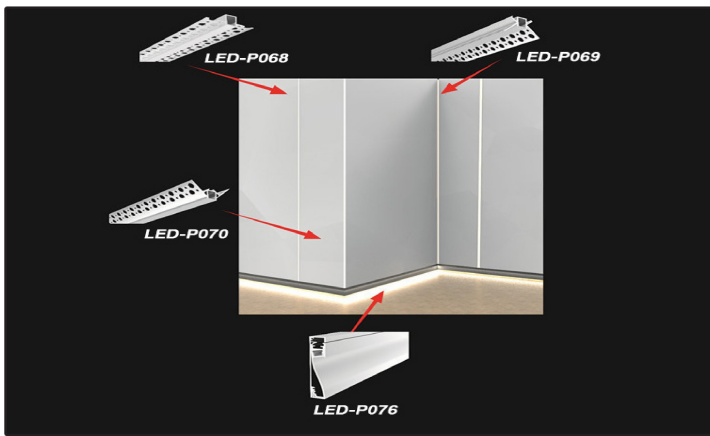

LED-P076

Weight 1.14kg Per / 2mL

Item No	Product Code	Description
23261	LED-P076-OPAL	Wall profile with PC (Polycarbonate) diffuser - 2m length
23262	LED-P076-EC	Wall profile end caps (Pair)