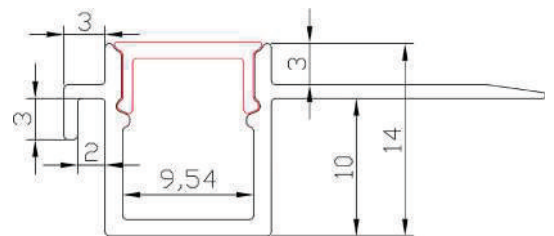

# LED-P071

**Weight 0.50kg Per / 3mL**

Item No	Product Code	Description
23256	LED-P071-OPAL	Recessed profile for outside corner drywall use with PC (Polycarbonate) diffuser - 3m length