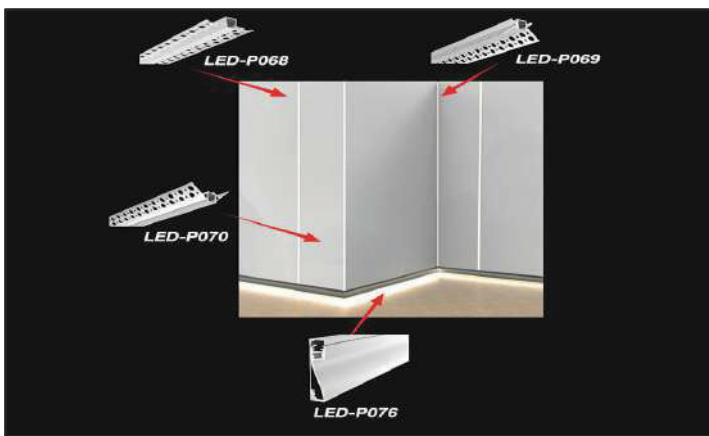

# LED-P071

**Weight 0.50kg Per / 3mL**

Item No	Product Code	Description
23256	LED-P071-OPAL	Recessed profile for outside corner drywall use with PC (Polycarbonate) diffuser - 3m length