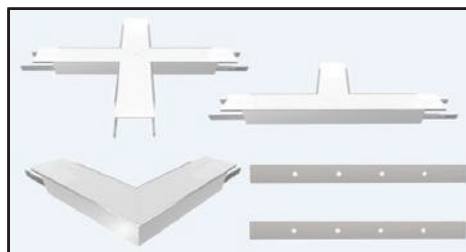

LED-P048-R1

Weight 2.20kg Per / 2mL

Item No	Product Code	Description
23141	LED-P048-R1-OPAL	Suspended or surface mounted profile with opal PC (Polycarbonate) diffuser - 2m lengths
23142	LED-P048-R1-S	Suspended or surface mounted profile inline support bracket
23143	LED-P048-R1-L	Suspended or surface mounted profile 90 degree joiner
23144	LED-P048-R1-T	Suspended or surface mounted profile T joiner
23145	LED-P048-R1-X	Suspended or surface mounted profile X joiner
23146	LED-P048-R1-MC	Suspended or surface mounted profile mounting clip
23147	LED-P048-R1-EC	Suspended or surface mounted profile end cap
23148	LED-P048-R1-CABLE	Suspended or surface mounted profile suspension cable