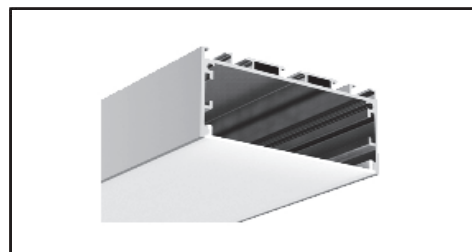

LED-P048-R1

Weight 2.20kg Per / 2mL

Item No	Product Code	Description
23141	LED-P048-R1-OPAL	Suspended or surface mounted profile with opal PC (Polycarbonate) diffuser - 2m lengths
23142	LED-P048-R1-S	Suspended or surface mounted profile inline support bracket
23143	LED-P048-R1-L	Suspended or surface mounted profile 90 degree joiner
23144	LED-P048-R1-T	Suspended or surface mounted profile T joiner
23145	LED-P048-R1-X	Suspended or surface mounted profile X joiner
23146	LED-P048-R1-MC	Suspended or surface mounted profile mounting clip
23147	LED-P048-R1-EC	Suspended or surface mounted profile end cap
23148	LED-P048-R1-CABLE	Suspended or surface mounted profile suspension cable