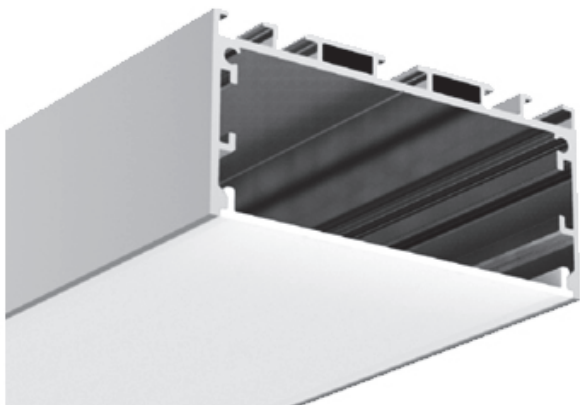

LED-P048-R1

Weight 2.20kg Per / 2mL

Item No	Product Code	Description
23141	LED-P048-R1-OPAL	Suspended or surface mounted profile with opal PC (Polycarbonate) diffuser - 2m lengths
23142	LED-P048-R1-S	Suspended or surface mounted profile inline support bracket
23143	LED-P048-R1-L	Suspended or surface mounted profile 90 degree joiner
23144	LED-P048-R1-T	Suspended or surface mounted profile T joiner
23145	LED-P048-R1-X	Suspended or surface mounted profile X joiner
23146	LED-P048-R1-MC	Suspended or surface mounted profile mounting clip
23147	LED-P048-R1-EC	Suspended or surface mounted profile end cap
23148	LED-P048-R1-CABLE	Suspended or surface mounted profile suspension cable