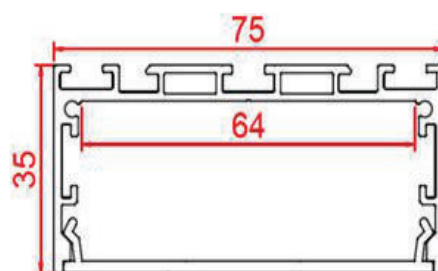

LED-P048-R1

Weight 2.20kg Per / 2mL

Item No	Product Code	Description
23141	LED-P048-R1-OPAL	Suspended or surface mounted profile with opal PC (Polycarbonate) diffuser - 2m lengths
23142	LED-P048-R1-S	Suspended or surface mounted profile inline support bracket
23143	LED-P048-R1-L	Suspended or surface mounted profile 90 degree joiner
23144	LED-P048-R1-T	Suspended or surface mounted profile T joiner
23145	LED-P048-R1-X	Suspended or surface mounted profile X joiner
23146	LED-P048-R1-MC	Suspended or surface mounted profile mounting clip
23147	LED-P048-R1-EC	Suspended or surface mounted profile end cap
23148	LED-P048-R1-CABLE	Suspended or surface mounted profile suspension cable