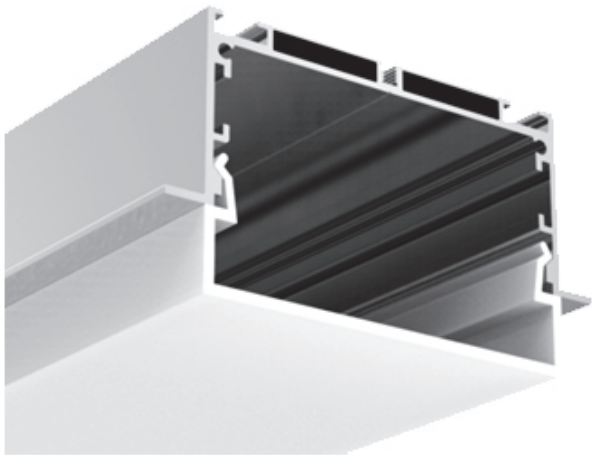

LED-P047-R1D

Weight 2.36kg Per / 2mL

Item No	Product Code	Description
23131	LED-P047-R1D-OPAL	Recessed profile with drop down opal PC (Polycarbonate) diffuser - 2m lengths
23132	LED-P047-R1D-S	Recessed profile with drop down diffuser inline support bracket
23133	LED-P047-R1D-L	Recessed profile with drop down diffuser 90 degree joiner
23134	LED-P047-R1D-T	Recessed profile with drop down diffuser T joiner
23135	LED-P047-R1D-X	Recessed profile with drop down diffuser X joiner
23136	LED-P047-R1D-SC	Recessed profile with drop down diffuser spring clip
23137	LED-P047-R1D-EC	Recessed profile with drop down diffuser end cap