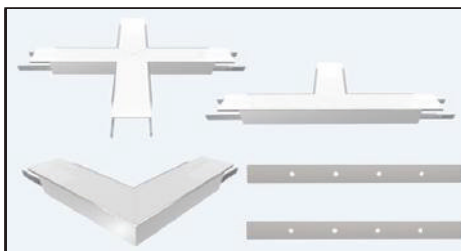

LED-P047-R1D

Weight 2.36kg Per / 2mL

Item No	Product Code	Description
23131	LED-P047-R1D-OPAL	Recessed profile with drop down opal PC (Polycarbonate) diffuser - 2m lengths
23132	LED-P047-R1D-S	Recessed profile with drop down diffuser inline support bracket
23133	LED-P047-R1D-L	Recessed profile with drop down diffuser 90 degree joiner
23134	LED-P047-R1D-T	Recessed profile with drop down diffuser T joiner
23135	LED-P047-R1D-X	Recessed profile with drop down diffuser X joiner
23136	LED-P047-R1D-SC	Recessed profile with drop down diffuser spring clip
23137	LED-P047-R1D-EC	Recessed profile with drop down diffuser end cap