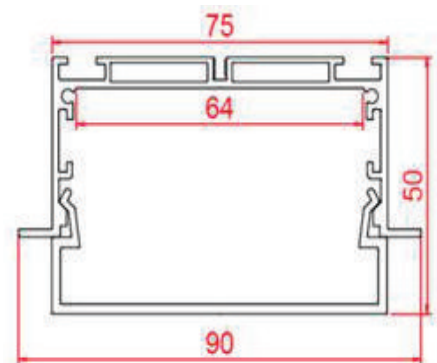

LED-P047-R1D

Weight 2.36kg Per / 2mL

Item No	Product Code	Description
23131	LED-P047-R1D-OPAL	Recessed profile with drop down opal PC (Polycarbonate) diffuser - 2m lengths
23132	LED-P047-R1D-S	Recessed profile with drop down diffuser inline support bracket
23133	LED-P047-R1D-L	Recessed profile with drop down diffuser 90 degree joiner
23134	LED-P047-R1D-T	Recessed profile with drop down diffuser T joiner
23135	LED-P047-R1D-X	Recessed profile with drop down diffuser X joiner
23136	LED-P047-R1D-SC	Recessed profile with drop down diffuser spring clip
23137	LED-P047-R1D-EC	Recessed profile with drop down diffuser end cap