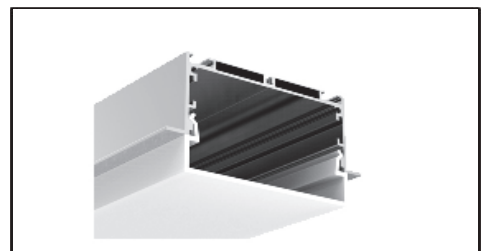

LED-P047-R1D

Weight 2.36kg Per / 2mL

Item No	Product Code	Description
23131	LED-P047-R1D-OPAL	Recessed profile with drop down opal PC (Polycarbonate) diffuser - 2m lengths
23132	LED-P047-R1D-S	Recessed profile with drop down diffuser inline support bracket
23133	LED-P047-R1D-L	Recessed profile with drop down diffuser 90 degree joiner
23134	LED-P047-R1D-T	Recessed profile with drop down diffuser T joiner
23135	LED-P047-R1D-X	Recessed profile with drop down diffuser X joiner
23136	LED-P047-R1D-SC	Recessed profile with drop down diffuser spring clip
23137	LED-P047-R1D-EC	Recessed profile with drop down diffuser end cap