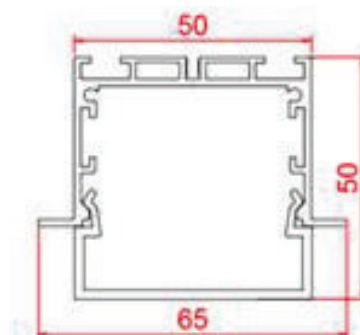

LED-P045-RD

Weight 1.94kg Per / 2mL

Item No	Product Code	Description
23091	LED-P045-RD-OPAL	Recessed profile with drop down opal PC (Polycarbonate) diffuser - 2m lengths
23092	LED-P045-RD-S	Recessed profile with drop down diffuser inline support bracket
23093	LED-P045-RD-L	Recessed profile with drop down diffuser 90 degree joiner
23094	LED-P045-RD-T	Recessed profile with drop down diffuser T joiner
23095	LED-P045-RD-X	Recessed profile with drop down diffuser X joiner
23096	LED-P045-RD-SC	Recessed profile with drop down diffuser spring clip
23097	LED-P045-RD-EC	Recessed profile with drop down diffuser end cap