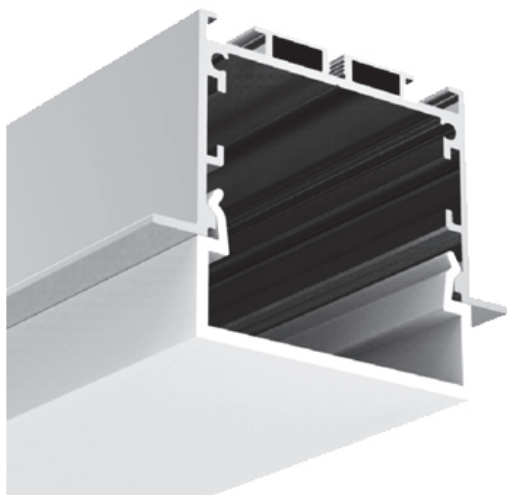

LED-P045-RD

Weight 1.94kg Per / 2mL

Item No	Product Code	Description
23091	LED-P045-RD-OPAL	Recessed profile with drop down opal PC (Polycarbonate) diffuser - 2m lengths
23092	LED-P045-RD-S	Recessed profile with drop down diffuser inline support bracket
23093	LED-P045-RD-L	Recessed profile with drop down diffuser 90 degree joiner
23094	LED-P045-RD-T	Recessed profile with drop down diffuser T joiner
23095	LED-P045-RD-X	Recessed profile with drop down diffuser X joiner
23096	LED-P045-RD-SC	Recessed profile with drop down diffuser spring clip
23097	LED-P045-RD-EC	Recessed profile with drop down diffuser end cap