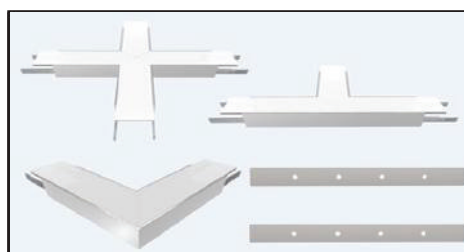

LED-P045-RD

Weight 1.94kg Per / 2mL

Item No	Product Code	Description
23091	LED-P045-RD-OPAL	Recessed profile with drop down opal PC (Polycarbonate) diffuser - 2m lengths
23092	LED-P045-RD-S	Recessed profile with drop down diffuser inline support bracket
23093	LED-P045-RD-L	Recessed profile with drop down diffuser 90 degree joiner
23094	LED-P045-RD-T	Recessed profile with drop down diffuser T joiner
23095	LED-P045-RD-X	Recessed profile with drop down diffuser X joiner
23096	LED-P045-RD-SC	Recessed profile with drop down diffuser spring clip
23097	LED-P045-RD-EC	Recessed profile with drop down diffuser end cap