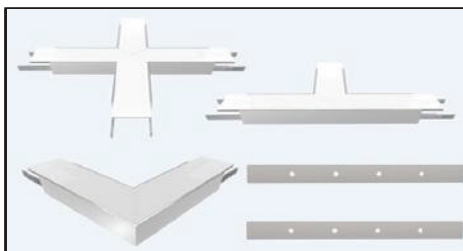

LED-P045-R

Weight 1.66kg Per / 2mL

Item No	Product Code	Description
23081	LED-P045-R-OPAL	Recessed profile with opal PC (Polycarbonate) diffuser - 2m lengths
23082	LED-P045-R-S	Recessed profile inline support bracket
23083	LED-P045-R-L	Recessed profile 90 degree joiner
23084	LED-P045-R-T	Recessed profile T joiner
23085	LED-P045-R-X	Recessed profile X joiner
23086	LED-P045-R-SC	Recessed profile spring clip
23087	LED-P045-R-EC	Recessed profile end cap