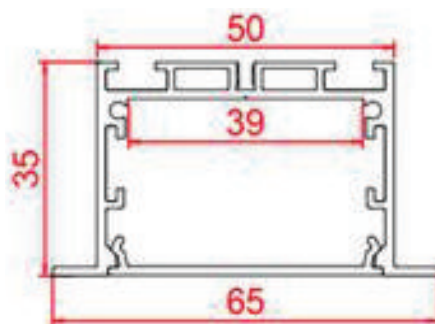

LED-P045-R

Weight 1.66kg Per / 2mL

Item No	Product Code	Description
23081	LED-P045-R-OPAL	Recessed profile with opal PC (Polycarbonate) diffuser - 2m lengths
23082	LED-P045-R-S	Recessed profile inline support bracket
23083	LED-P045-R-L	Recessed profile 90 degree joiner
23084	LED-P045-R-T	Recessed profile T joiner
23085	LED-P045-R-X	Recessed profile X joiner
23086	LED-P045-R-SC	Recessed profile spring clip
23087	LED-P045-R-EC	Recessed profile end cap