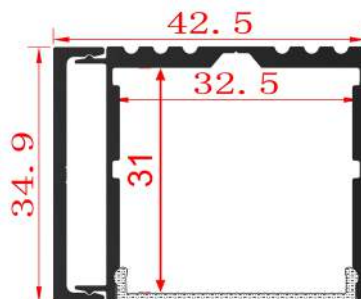

# LED-P019

| Item No | Product Code   | Description  |
|---------|----------------|--|
| 22910   | LED-P019-CLEAR | 35mm up or down wall profile with clear PC diffuser - 2m lengths |
| 22911   | LED-P019-OPAL  | 35mm up or down wall profile with opal PC diffuser - 2m lengths  |
| 22912   | LED-P019-EC    | 35mm up or down wall profile end cap                             |