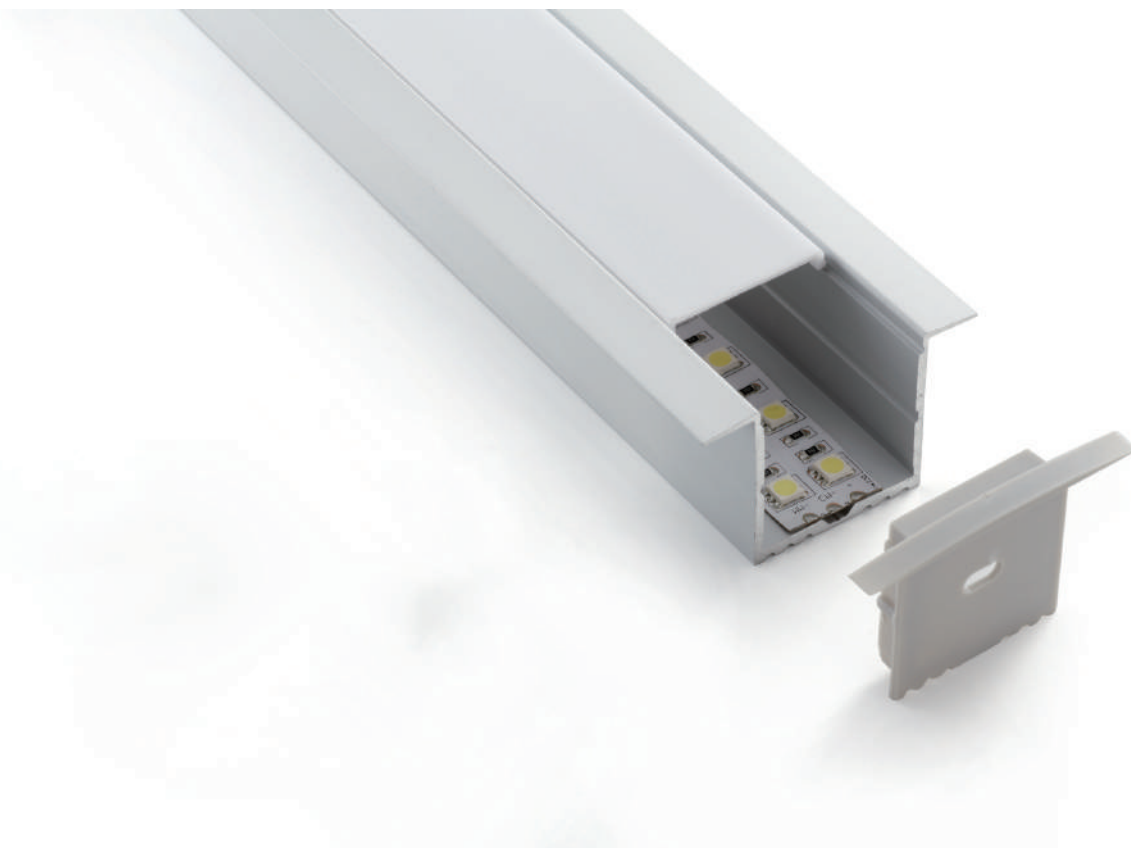

LED-P017-R

Item No	Product Code	Description
22890	LED-P017-R-CLEAR	35mm recessed profile with clear PC diffuser - 2m lengths
22891	LED-P017-R-OPAL	35mm recessed profile with opal PC diffuser - 2m lengths
22892	LED-P017-R-EC	35mm recessed profile end cap
22893	LED-P017-R-MC	35mm recessed profile mounting clip