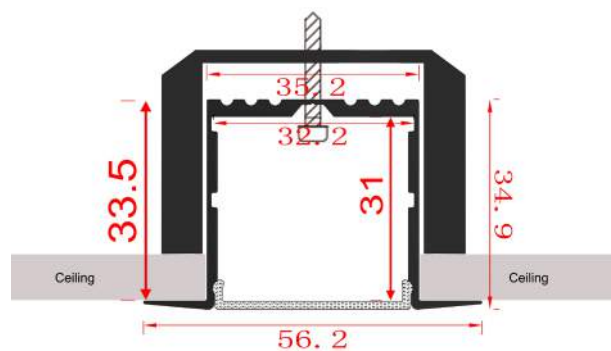

LED-P017-R

Item No	Product Code	Description
22890	LED-P017-R-CLEAR	35mm recessed profile with clear PC diffuser - 2m lengths
22891	LED-P017-R-OPAL	35mm recessed profile with opal PC diffuser - 2m lengths
22892	LED-P017-R-EC	35mm recessed profile end cap
22893	LED-P017-R-MC	35mm recessed profile mounting clip