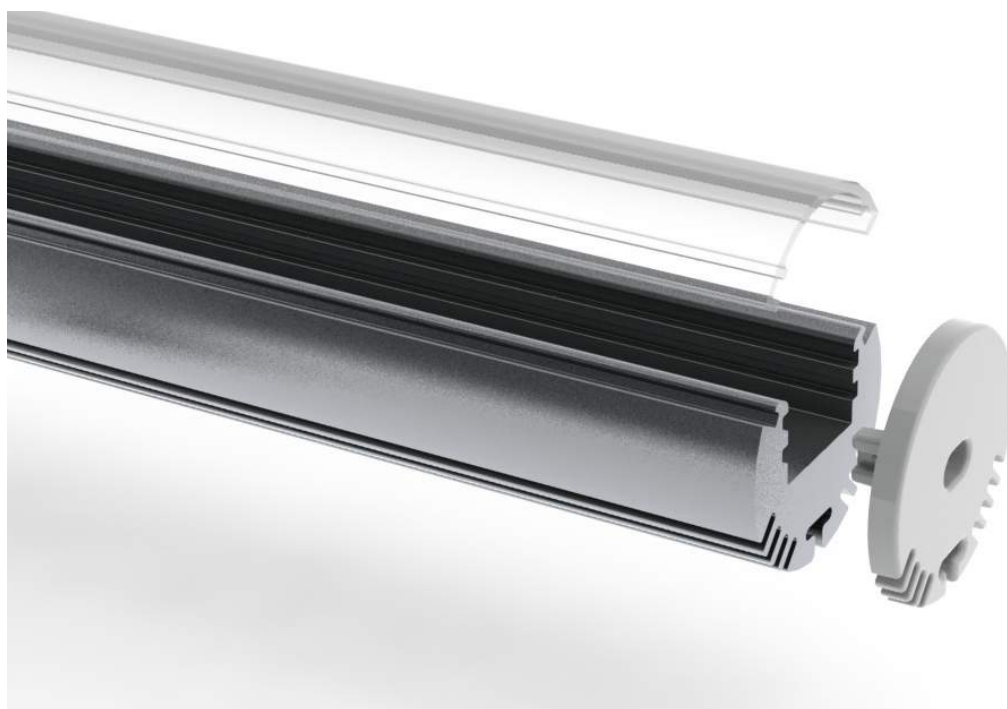

LED-P008-RO

Item No	Product Code	Description
23050	LED-P008-RO-K2	Round profile with clear PC diffuser - 2m lengths
23051	LED-P008-RO-M2	Round profile with opal PC diffuser - 2m lengths
23052	LED-P008-RO-EC	Round profile end cap
23053	LED-P008-RO-R1	Round profile 180° mounting support
23054	LED-P008-RO-R2	Round profile end cap
23055	LED-P008-RO-R3	Round profile mounting profile intermediate support arm
23056	LED-P008-RO-AA	Round profile art lighting arm