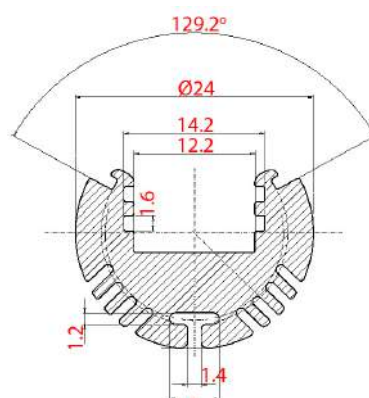

LED-P008-RO

Item No	Product Code	Description
23050	LED-P008-RO-K2	Round profile with clear PC diffuser - 2m lengths
23051	LED-P008-RO-M2	Round profile with opal PC diffuser - 2m lengths
23052	LED-P008-RO-EC	Round profile end cap
23053	LED-P008-RO-R1	Round profile 180° mounting support
23054	LED-P008-RO-R2	Round profile end cap
23055	LED-P008-RO-R3	Round profile mounting profile intermediate support arm
23056	LED-P008-RO-AA	Round profile art lighting arm