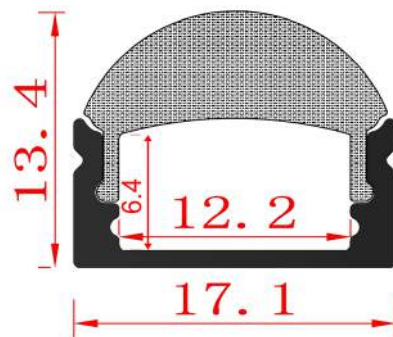

LED-P002-RL

Item No	Product Code	Description
22820	LED-P002-RL-CLEAR	Super slim 8mm profile with clear 60 degree PC diffuser - 2m lengths
22821	LED-P002-RL-EC	Super slim 8mm profile end cap
22822	LED-P002-RL-MC	Super slim 8mm profile mounting clip