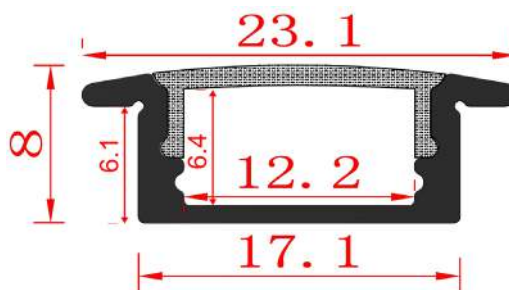

LED-P001-R

Item No	Product Code	Description
22800	LED-P001-R-CLEAR	Super slim 8mm recessed profile with clear PC diffuser - 2m lengths
22801	LED-P001-R-OPAL	Super slim 8mm recessed profile with opal PC diffuser - 2m lengths
22802	LED-P001-R-EC	Super slim 8mm recessed profile end cap