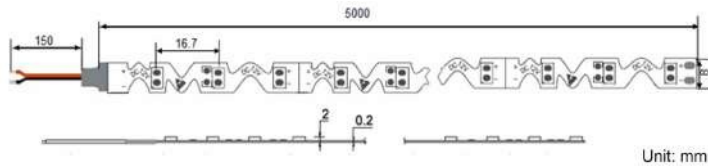

ARCHITECTURAL Flexible LED Strip

LED Strip - Bendable LED Ribbon

This product is a bendable single colour strip which has been designed specifically for signage, channel lettering and backlighting applications

Applications:

- Signage
- Back lighting
- Channel letter lighting

Product Specification:

Input Voltage: 24VDC
Power Consumption: 7.2 watts maximum
LED Quantity: 60 x SMD LEDs
LED Lifespan: 50,000 hours
IP Rating: IP20
Lumens: Approx 180~700Lm per/M
LED Spacing: 16.7mm
Cutting Interval: 100mm
Beam Angle: 120°
Dimensions (WxH/mm): 8x2
Operating Temp: -25~60°C
Weight: 120g
Roll Length: 5m

*IES files available on request.

Item No	Product Code	Description
14450	LED-FLS-120-BD-CW	Bendable 3528 SMD LED Strip-60leds Cool White 6000-7000K 7.2W 700Lm
14451	LED-FLS-120-BD-NW	Bendable 3528 SMD LED Strip-60leds Neutral White 4000-4500K 7.2W 700Lm
14452	LED-FLS-120-BD-WW	Bendable 3528 SMD LED Strip-60leds Warm White 3000-3500K 7.2W 700Lm
14453	LED-FLS-120-BD-R	Bendable 3528 SMD LED Strip-60leds Red 7.2W 300Lm
14454	LED-FLS-120-BD-G	Bendable 3528 SMD LED Strip-60leds Green 7.2W 560Lm
14455	LED-FLS-120-BD-B	Bendable 3528 SMD LED Strip-60leds Blue 7.2W 180Lm
14456	LED-FLS-120-BD-Y	Bendable 3528 SMD LED Strip-60leds Yellow 7.2W 300Lm

When Colour Consistency and Lumen Depreciation Matter