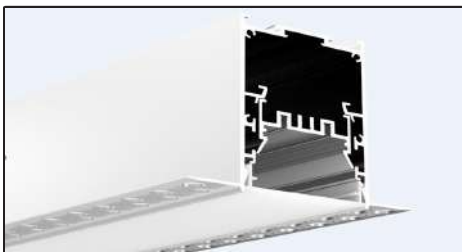

ARCHITECTURAL Profile LED-PLS50

Weight 5kg Per / 2mL

Item No	Product Code	Description
02320	LED-PLS50-OPAL	Trimless ceiling profile with opal PC (Polycarbonate) diffuser - 2m length
02321	LED-PLS50-EC	Trimless ceiling profile end cap
02322	LED-PLS50-IC	Trimless ceiling profile Inside clip