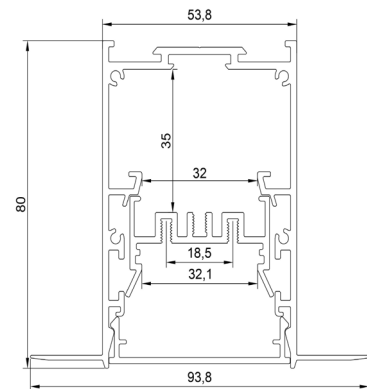

ARCHITECTURAL Profile LED-PLS50

Weight 5kg Per / 2mL

Item No	Product Code	Description
02320	LED-PLS50-OPAL	Trimless ceiling profile with opal PC (Polycarbonate) diffuser - 2m length
02321	LED-PLS50-EC	Trimless ceiling profile end cap
02322	LED-PLS50-IC	Trimless ceiling profile Inside clip