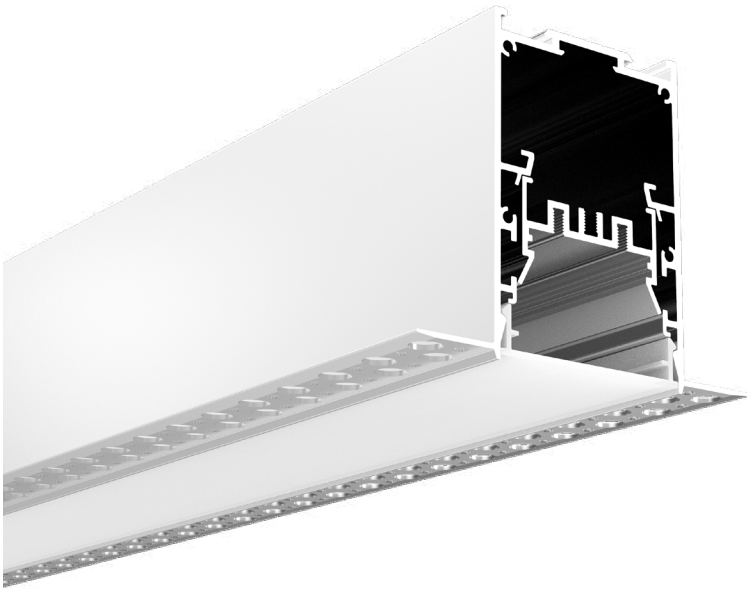

ARCHITECTURAL Profile LED-PLS50

Weight 5kg Per / 2mL

Item No	Product Code	Description
02320	LED-PLS50-OPAL	Trimless ceiling profile with opal PC (Polycarbonate) diffuser - 2m length
02321	LED-PLS50-EC	Trimless ceiling profile end cap
02322	LED-PLS50-IC	Trimless ceiling profile Inside clip