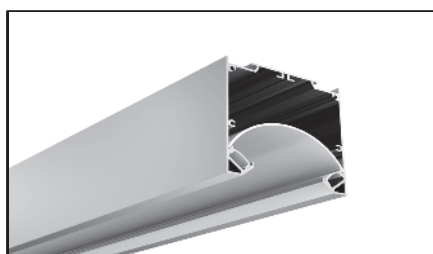

LED-P8585

Weight 3.18kg Per / 2mL

Item No	Product Code	Description
23221	LED-P8585-OPAL	Suspended or surface mounted profile with opal PC (Polycarbonate) diffuser - 2m lengths
23222	LED-P8585-MC	Suspended or surface mounted profile mounting clip
23223	LED-P8585-EC	Suspended or surface mounted profile end cap
23224	LED-P8585-CABLE	Suspended or surface mounted profile suspension cable