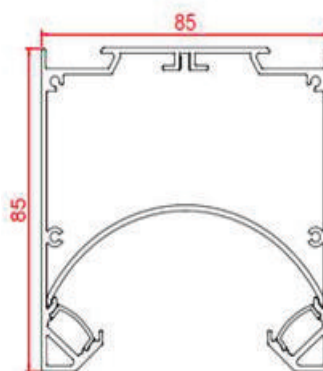

LED-P8585

Weight 3.18kg Per / 2mL

Item No	Product Code	Description
23221	LED-P8585-OPAL	Suspended or surface mounted profile with opal PC (Polycarbonate) diffuser - 2m lengths
23222	LED-P8585-MC	Suspended or surface mounted profile mounting clip
23223	LED-P8585-EC	Suspended or surface mounted profile end cap
23224	LED-P8585-CABLE	Suspended or surface mounted profile suspension cable