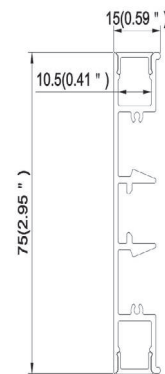

ARCHITECTURAL Profile LED-P170

Weight 1.05kg Per / 3mL

Item No	Product Code	Description
02491	LED-P170-OPAL	Up and down wall profile with PC diffuser cover - 3m length
02492	LED-P170-EC	Up and down wall profile end cap
02493	LED-170-MC	Up and down wall profile Mounting clip
02494	LED-JC90-P018-R	Up and down wall profile 90 degree connector
02495	LED-JC90IL-P018-R	Up and down wall profile 90 degree connector IL
02496	LED-JC180-P018-R	Up and down wall profile 180 degree connector