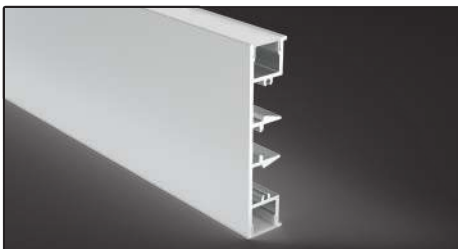

ARCHITECTURAL Profile LED-P170

Weight 1.05kg Per / 3mL

Item No	Product Code	Description
02491	LED-P170-OPAL	Up and down wall profile with PC diffuser cover - 3m length
02492	LED-P170-EC	Up and down wall profile end cap
02493	LED-170-MC	Up and down wall profile Mounting clip
02494	LED-JC90-P018-R	Up and down wall profile 90 degree connector
02495	LED-JC90IL-P018-R	Up and down wall profile 90 degree connector IL
02496	LED-JC180-P018-R	Up and down wall profile 180 degree connector