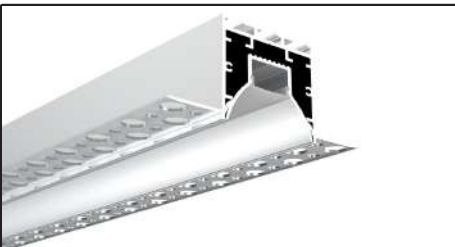

ARCHITECTURAL Profile LED-P165

Item No	Product Code	Description
02471	LED-P165-OPAL	Trimless mounting profile with PC opal cover - 3m length
02472	LED-P165-EC	Trimless mounting profile end cap
02473	LED-JC90-P018-R	Trimless mounting profile 90 degree connector
02474	LED-JC90IL-P018-R	Trimless mounting profile 90 degree connector IL
02475	LED-JC180-P018-R	Trimless mounting profile 180 degree connector