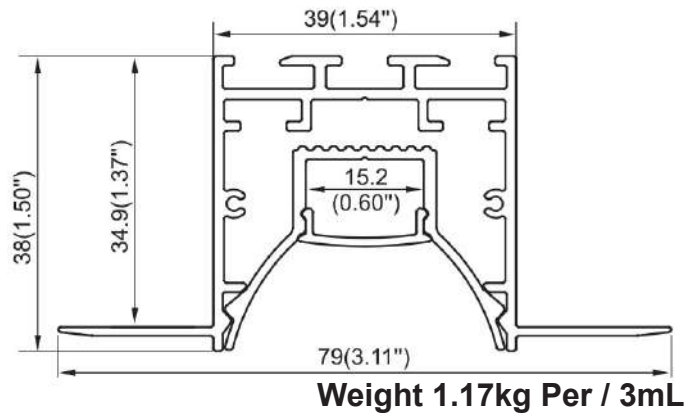

ARCHITECTURAL Profile LED-P165

Item No	Product Code	Description
02471	LED-P165-OPAL	Trimless mounting profile with PC opal cover - 3m length
02472	LED-P165-EC	Trimless mounting profile end cap
02473	LED-JC90-P018-R	Trimless mounting profile 90 degree connector
02474	LED-JC90IL-P018-R	Trimless mounting profile 90 degree connector IL
02475	LED-JC180-P018-R	Trimless mounting profile 180 degree connector