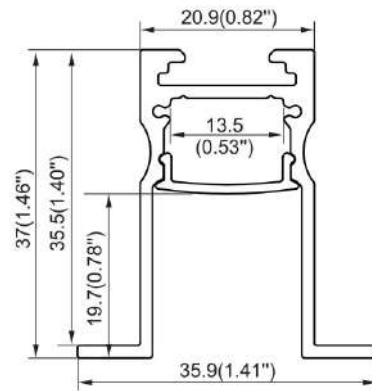

ARCHITECTURAL Profile

LED-P160

Weight 0.5kg Per / 2mL

Item No	Product Code	Description
02431	LED-P160-OPAL	Recessed low glare profile with PC opal cover - 2m length
02432	LED-P160-EC	Recessed low glare profile end cap
02433	LED-P143-SC	Recessed low glare profile spring clip
02434	LED-JC90-P143	Recessed low glare profile 90 degree connector
02435	LED-JC180-P143	Recessed low glare profile 180 degree connector