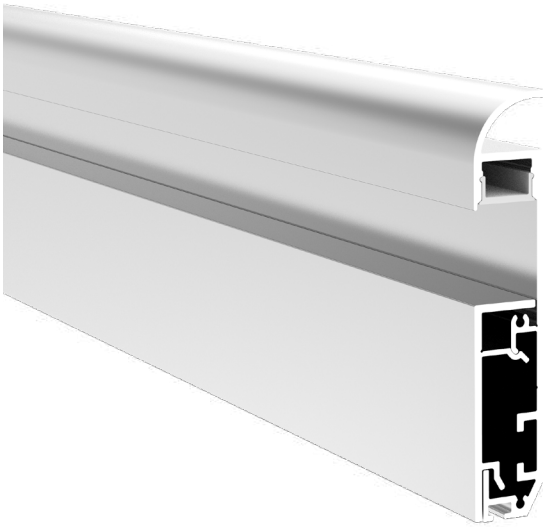

# ARCHITECTURAL Profile

## LED-P1580

Weight 2.2kg Per / 2mL

Item No	Product Code	Description
02380	LED-P1580-OPAL	Skirting profile with opal PC (Polycarbonate) diffuser - 2m lengths
02381	LED-P1580-EC	Skirting mounted profile end cap