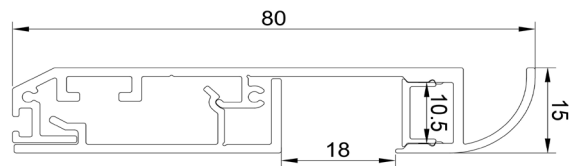

## LED-P1580

Weight 2.2kg Per / 2mL

Item No	Product Code	Description
02380	LED-P1580-OPAL	Skirting profile with opal PC (Polycarbonate) diffuser - 2m lengths
02381	LED-P1580-EC	Skirting mounted profile end cap