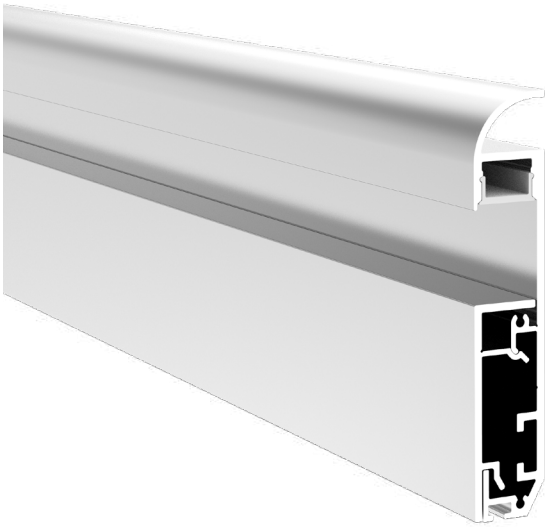

## LED-P1580

Weight 2.2kg Per / 2mL

Item No	Product Code	Description
02380	LED-P1580-OPAL	Skirting profile with opal PC (Polycarbonate) diffuser - 2m lengths
02381	LED-P1580-EC	Skirting mounted profile end cap