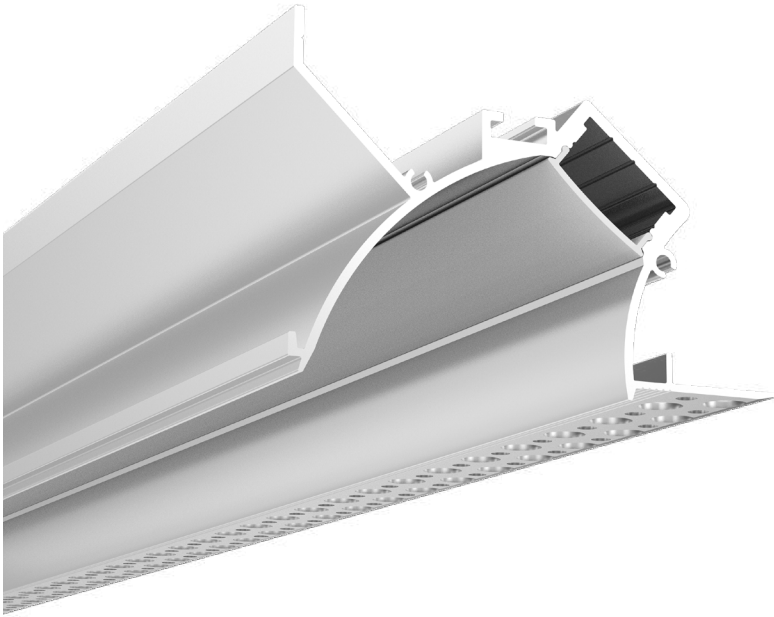

ARCHITECTURAL Profile LED-P127

Weight 3kg Per / 2mL

Item No	Product Code	Description
02370	LED-P127-OPAL	Ceiling corner trimless profile with opal PC (Polycarbonate) diffuser - 2m length (white colour)
02371	LED-P127-EC	Ceiling corner trimless profile end cap