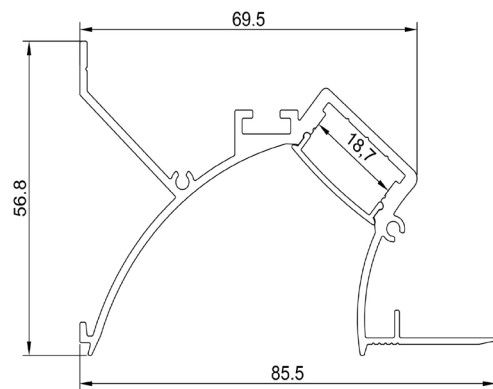

ARCHITECTURAL Profile LED-P127

Weight 3kg Per / 2mL

Item No	Product Code	Description
02370	LED-P127-OPAL	Ceiling corner trimless profile with opal PC (Polycarbonate) diffuser - 2m length (white colour)
02371	LED-P127-EC	Ceiling corner trimless profile end cap