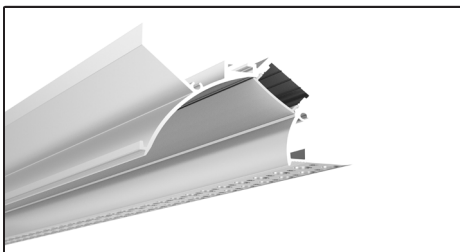

ARCHITECTURAL Profile LED-P127

Weight 3kg Per / 2mL

Item No	Product Code	Description
02370	LED-P127-OPAL	Ceiling corner trimless profile with opal PC (Polycarbonate) diffuser - 2m length (white colour)
02371	LED-P127-EC	Ceiling corner trimless profile end cap