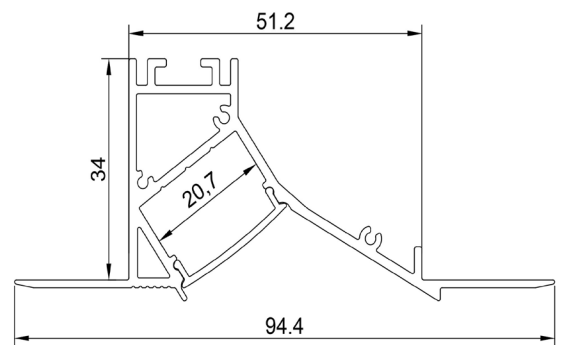

ARCHITECTURAL Profile LED-P126

Weight 2.2kg Per / 2mL

Item No	Product Code	Description
02330	LED-P126-OPAL	Ceiling trimless profile with opal PC (Polycarbonate) diffuser - 2m length (white colour)
02331	LED-P126-EC	Ceiling trimless profile end cap