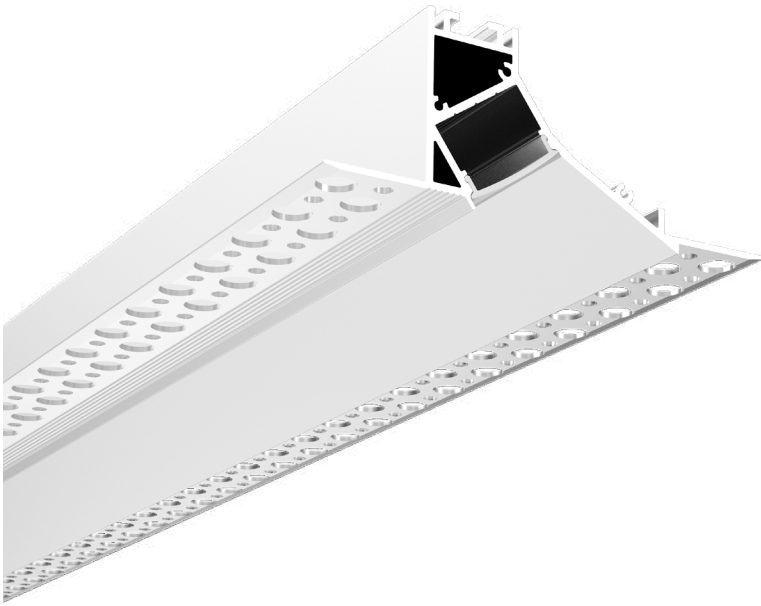

ARCHITECTURAL Profile LED-P126

Weight 2.2kg Per / 2mL

Item No	Product Code	Description
02330	LED-P126-OPAL	Ceiling trimless profile with opal PC (Polycarbonate) diffuser - 2m length (white colour)
02331	LED-P126-EC	Ceiling trimless profile end cap