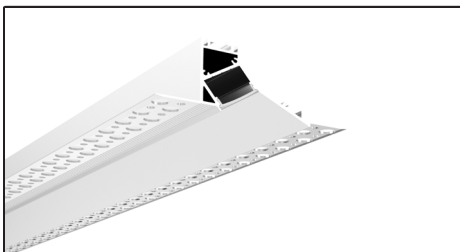

ARCHITECTURAL Profile LED-P126

Weight 2.2kg Per / 2mL

Item No	Product Code	Description
02330	LED-P126-OPAL	Ceiling trimless profile with opal PC (Polycarbonate) diffuser - 2m length (white colour)
02331	LED-P126-EC	Ceiling trimless profile end cap