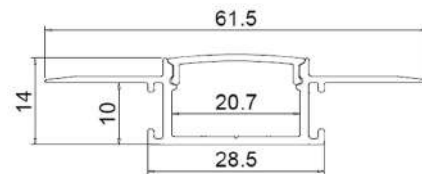

ARCHITECTURAL Profile

LED-P068W

Weight 0.90kg Per / 3mL

Item No	Product Code	Description
23232	LED-P068W-OPAL	Recessed wide profile with flange for dry wall with PC (Polycarbonate) diffuser - 3m length