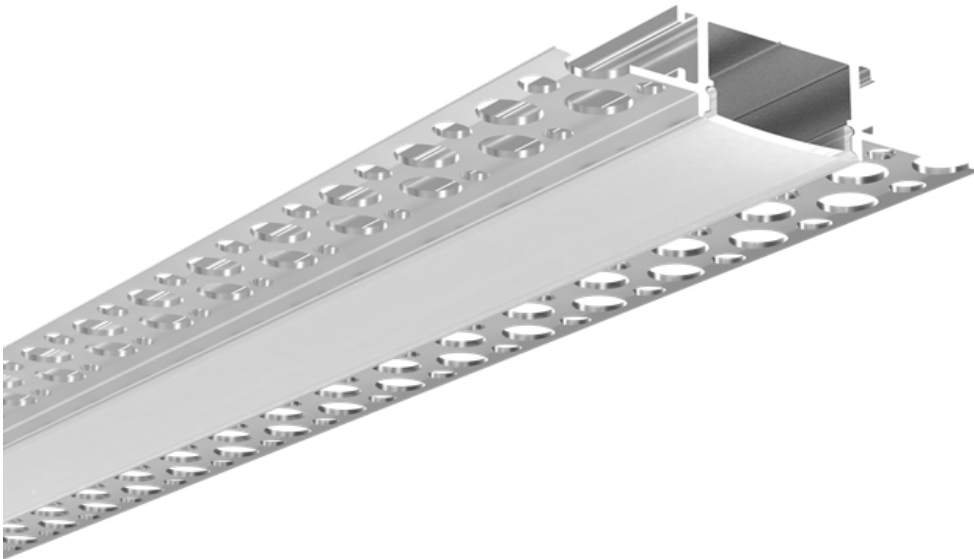

ARCHITECTURAL Profile

LED-P068W

Weight 0.90kg Per / 3mL

Item No	Product Code	Description
23232	LED-P068W-OPAL	Recessed wide profile with flange for dry wall with PC (Polycarbonate) diffuser - 3m length