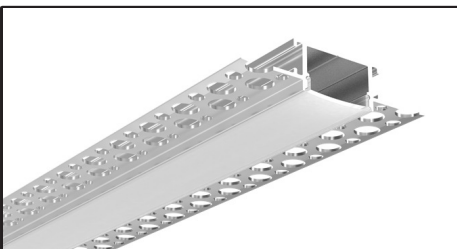

ARCHITECTURAL Profile

LED-P068W

Weight 0.90kg Per / 3mL

Item No	Product Code	Description
23232	LED-P068W-OPAL	Recessed wide profile with flange for dry wall with PC (Polycarbonate) diffuser - 3m length