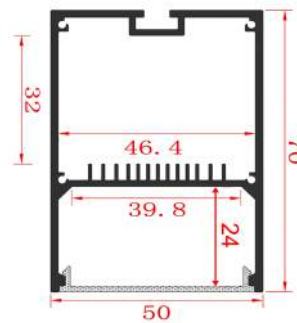

# LED-P052

Item No	Product Code	Description
23040	LED-P052-OPAL	Pendant profile with opal PMMA diffuser - 2m lengths
23041	LED-P052-EC	Pendant profile end cap
23042	LED-P052-CABLE	Pendant profile suspension cable