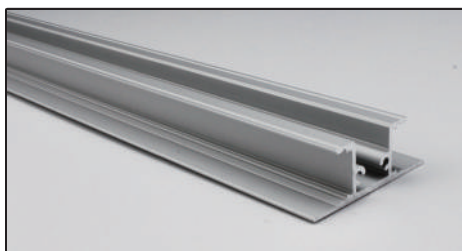

LED-P050

Item No	Product Code	Description
23030	LED-P050-OPAL	Surface mounted up and down profile with opal PMMA diffuser - 2m length
23031	LED-P050-EC	Surface mounted up and down profile end caps
23032	LED-P050-MC	Surface mounted up and down profile mounting clip