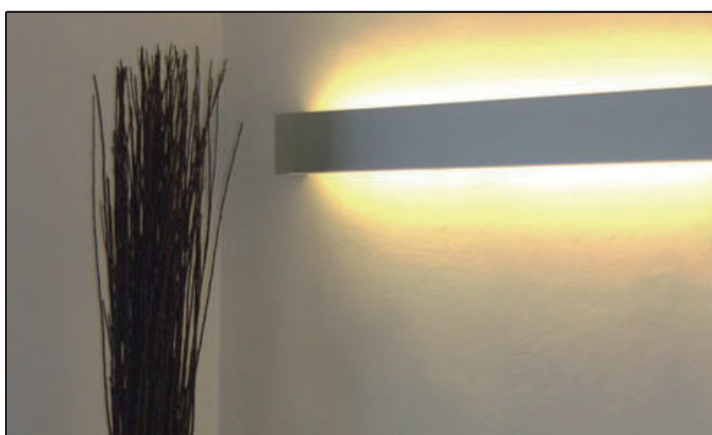

LED-P050

Item No	Product Code	Description
23030	LED-P050-OPAL	Surface mounted up and down profile with opal PMMA diffuser - 2m length
23031	LED-P050-EC	Surface mounted up and down profile end caps
23032	LED-P050-MC	Surface mounted up and down profile mounting clip