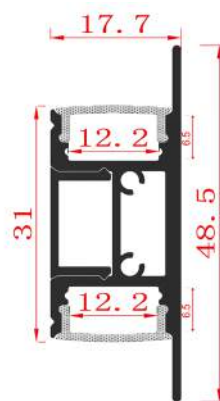

LED-P050

Item No	Product Code	Description
23030	LED-P050-OPAL	Surface mounted up and down profile with opal PMMA diffuser - 2m length
23031	LED-P050-EC	Surface mounted up and down profile end caps
23032	LED-P050-MC	Surface mounted up and down profile mounting clip