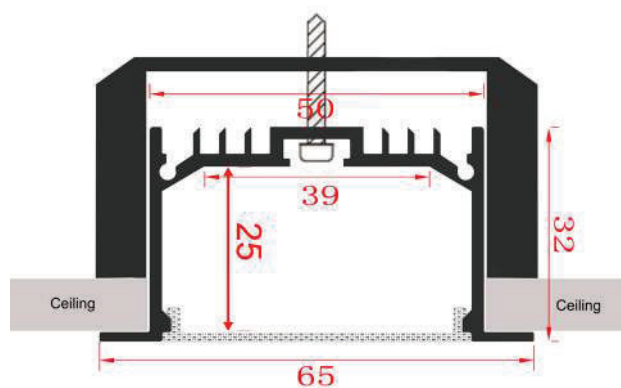

LED-P045

Item No	Product Code	Description
23010	LED-P045-OPAL	65mm recessed profile with opal PMMA diffuser - 2m lengths
23011	LED-P045-EC	65mm recessed profile end caps
23012	LED-P045-MC	65mm recessed profile mounting clips