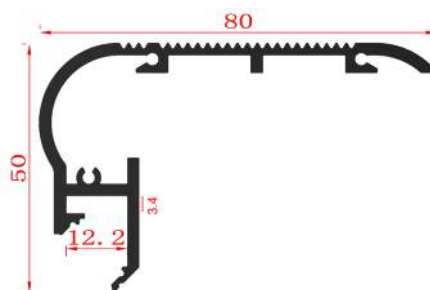

LED-P024

Item No	Product Code	Description
22950	LED-P024-CLEAR	Round stair with clear PC diffuser - 2m lengths
22951	LED-P024-OPAL	Round stair with opal PC diffuser - 2m lengths
22952	LED-P024-EC1	Round stair left end cap
55953	LED-P024-EC2	Round stair right end cap