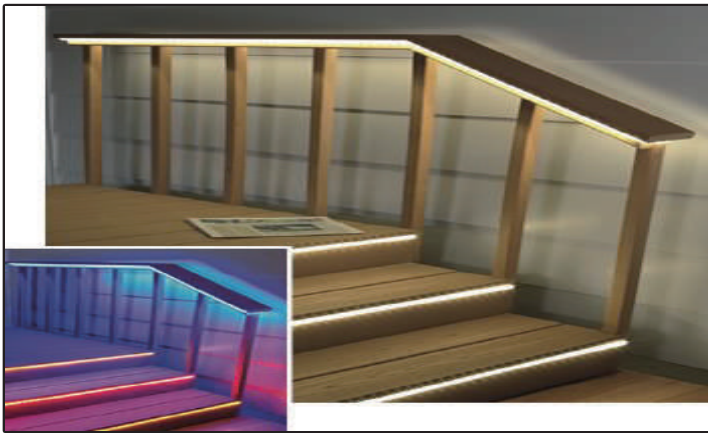

## LED-P024-R1

**Weight 0.75kg Per / 2mL**

Item No	Product Code	Description
23291	LED-P024-R1-OPAL	Stair profile with opal PC (Polycarbonate) diffuser - 2m lengths
23292	LED-P024-R1-EC1	Stair profile ends (pair)