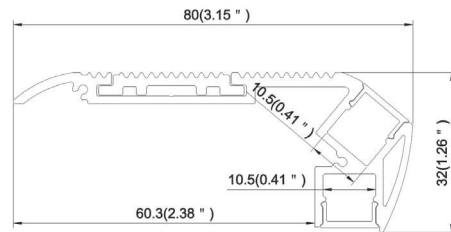

## LED-P024-R1

**Weight 0.75kg Per / 2mL**

Item No	Product Code	Description
23291	LED-P024-R1-OPAL	Stair profile with opal PC (Polycarbonate) diffuser - 2m lengths
23292	LED-P024-R1-EC1	Stair profile ends (pair)