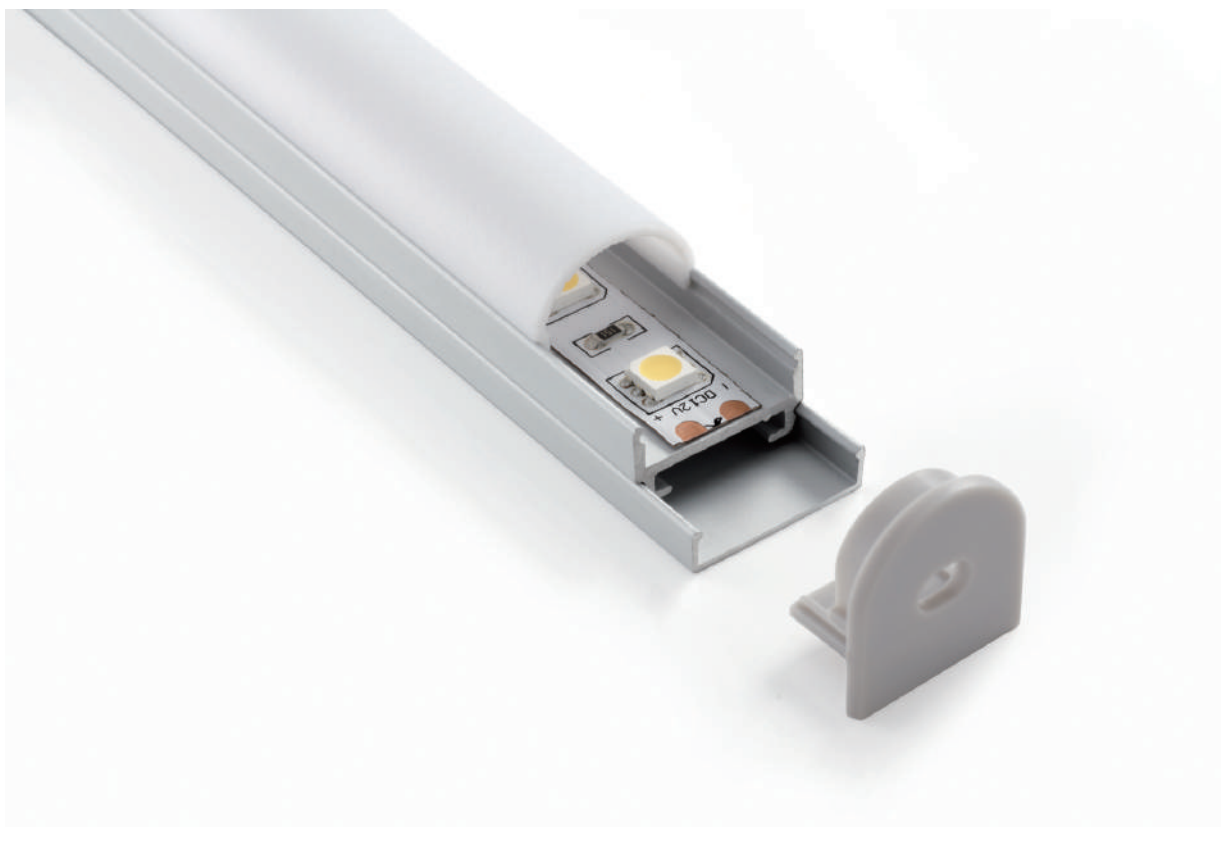

LED-P010

Item No	Product Code	Description
22870	LED-P010-CLEAR	Ceiling round profile with clear PC diffuser - 2m lengths
22871	LED-P010-OPAL	Ceiling round profile with opal PC diffuser - 2m lengths
22872	LED-P010-EC	Ceiling round profile end cap