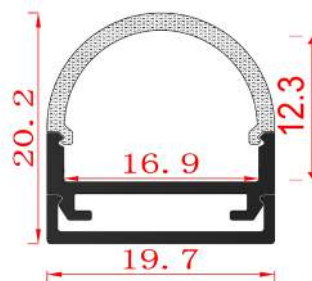

LED-P010

Item No	Product Code	Description
22870	LED-P010-CLEAR	Ceiling round profile with clear PC diffuser - 2m lengths
22871	LED-P010-OPAL	Ceiling round profile with opal PC diffuser - 2m lengths
22872	LED-P010-EC	Ceiling round profile end cap