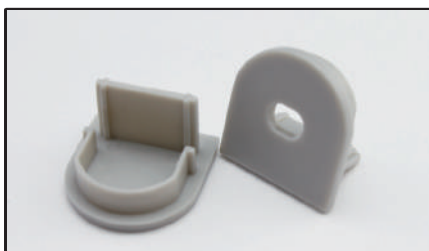

LED-P010

Item No	Product Code	Description
22870	LED-P010-CLEAR	Ceiling round profile with clear PC diffuser - 2m lengths
22871	LED-P010-OPAL	Ceiling round profile with opal PC diffuser - 2m lengths
22872	LED-P010-EC	Ceiling round profile end cap