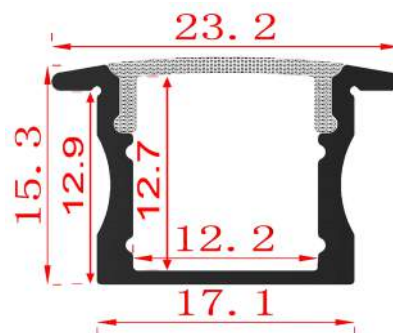

# LED-P003-R

Item No	Product Code	Description
22830	LED-P003-R-CLEAR	15mm recessed profile with clear PC diffuser - 2m lengths
22831	LED-P003-R-OPAL	15mm recessed profile with opal PC diffuser - 2m lengths
22832	LED-P003-R-EC	15mm recessed profile end cap