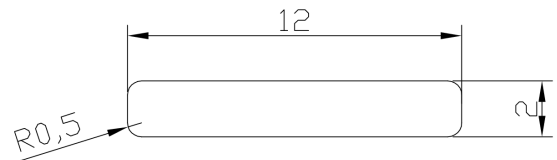

## LED-FLATAB1202

Weight 0.05kg Per / 2mL

Item No	Product Code	Description
02540	LED-FLATAB1202	Aluminium flat bar mounting profile 12mm x 2mm